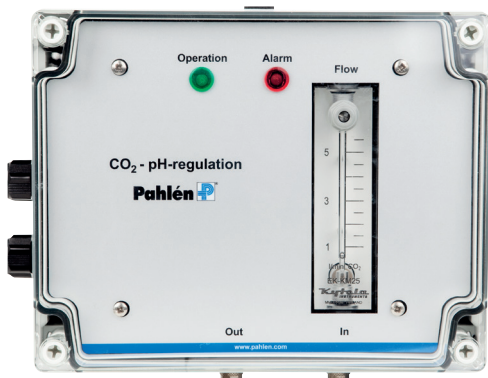

CO₂ - pH regulation

Item no.

414810 Complete with control unit, valve 5 bar for one bottle, injector and check valve with connection 1/2", 5 m gas hose 6 x 8 mm. **Gas bottle not included.**

pH - MiniDos

Pahlén pH-MiniDos is stable and easy to use for stabilizing the pH value with CO₂ (carbon dioxide). For use in private pools.

pH-MiniDos is a control unit that is easily operated via MiniMaster. The MiniMaster measures the water's pH and sends signals to the pH-MiniDos, which with high precision, doses the exact amount of CO₂ needed for the pool.

Features

- High safety
- User-friendly
- Reduces the water's corrosiveness and stabilizes pH value
- Operated via MiniMaster
- Operational indication light for dosage
- Safety bracket for gas bottle

A stable and correct pH-level is important to both the environment and safety aspect for the bathers.

Item no.

414800 Complete with control unit CO₂ valve 6 bar for one bottle, injector and check valve with connection 1/2", 10 m gas hose 6 x 8 mm. **Gas bottle not included.**

pH-MaxiDos

pH-MaxiDos is a dependable and easy to use for pH stabilization in the pool. The unit is controlled via Autodos and suits all pool types. The gas flow is easy to adjust and is read off the flow meter. Connection with an external alarm function possible. For use in public facilities.