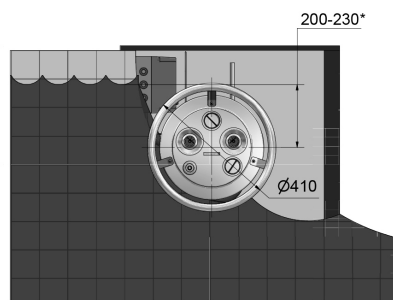

## Jet Swim 2000

An exclusive counter current unit with many different settings. With pump capacity of 71 m<sup>3</sup>/h it is easy for you to build up your strength and physical fitness. Start your Jet Swim by pressing a button on the front. The flow pattern is set by means of the adjustable jets to suit your personal needs. The air flow that is mixed with the jet streams, is adjusted by turning the air knob on the front. It is just as simple to adjust the water flow.

Jet Swim 2000 is also available in 3-phase 230V/50Hz or 460V/60Hz. Contact Pahlén AB for information.

Jet Swim unit 2000 for pool cover  
Item no. 1302005

All dimensions in mm. Dimensions within brackets refers to mounting kit item.nr 1302010.

### Technical data

Type	Motor	Voltage, 50Hz	Power, 230/400	Pump capacity	Pipe connection	Materials
2000	4.0 kW	230/400 V	13.9/8.0 A	71 m <sup>3</sup> /h	2 1/2"	Bronze/stainless steel