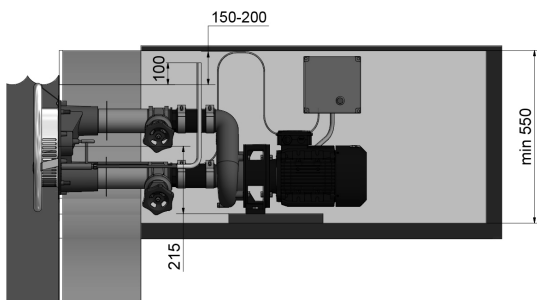

Jet Swim unit 2000 for pool cover
Item no. 1302005