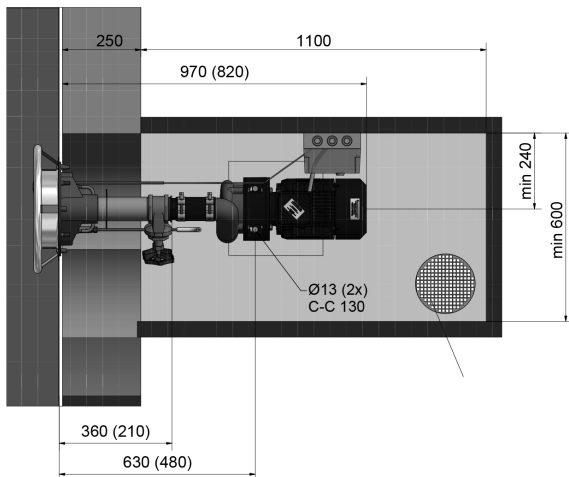

All dimensions in mm. Dimensions within brackets refers to mounting kit item.nr 1302010.

Features

- Bronze and acid proof stainless steel
- Pump capacity at 71 m³/h
- Adjustable water flow
- Adjustable jet streams
- Adjustable setting of the air mixture
- Polished stainless steel front
- High-class motor
- Meets requirements of pool standard EN13451, EN16582, EN16713

Technical data

Type	Motor	Voltage, 50Hz	Power, 230/400	Pump capacity	Pipe connection	Materials
2000	4.0 kW	230/400 V	13.9/8.0 A	71 m³/h	2 1/2"	Bronze/stainless steel

Jet Swim 2000

Type of pool

Item no.	Type	Type of pool			
		Wood/plastic/steel with liner	Concrete liner	Concrete pool without liner	Fibreglass/PP-plastic
33029	Complete unit - concrete		x		
33028	Complete unit - liner	x			
1302000	Jet Swim unit	x	x	x	x
1302005*	Jet Swim unit for pool cover	x	x	x	x
1302010	Assembly kit	x			x
1302020	Assembly kit		x	x	
1302015**	Screw kit				x
1302080	Pump	x	x	x	x
1302090	Control box 400/3~	x	x	x	x

*For floating pool cover.

**For fibreglass/PP pool a complementary set of screws is needed.